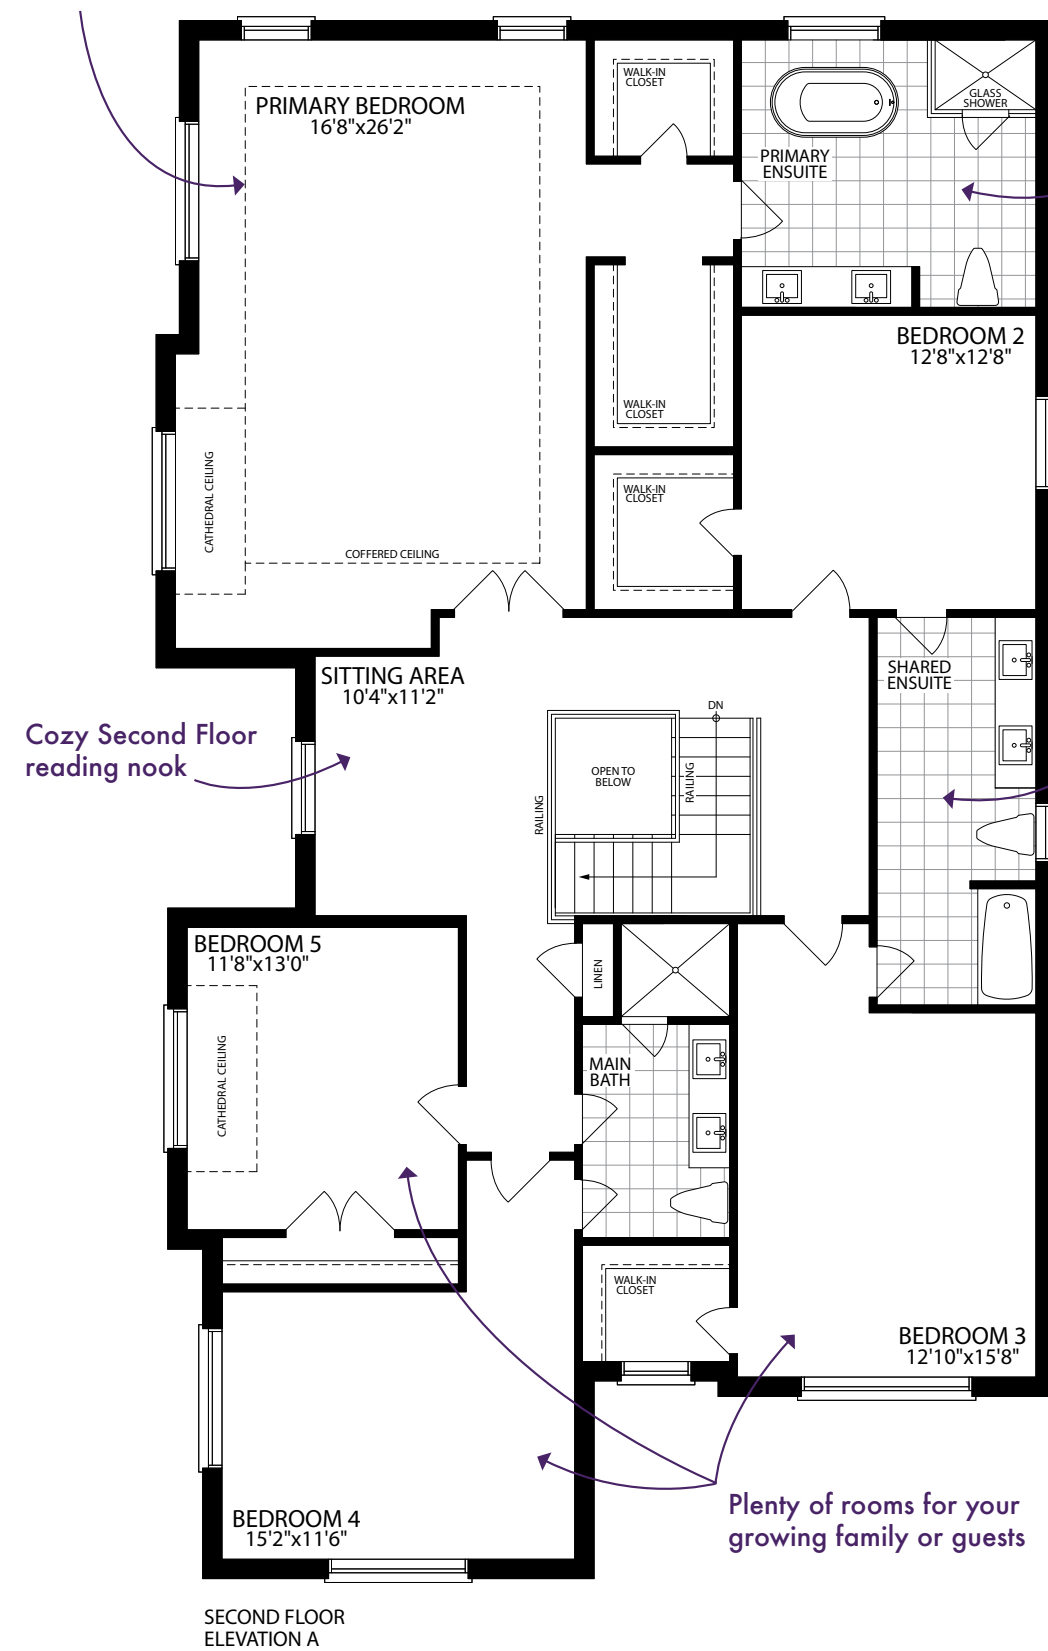

THE
EDINBURGH

ELEVATION A

4355·SQ·FT

with 151 sq.ft. of finished area in basement

Generous Primary Bedroom with separate walk-in closets

Lavish Ensuite with freestanding tub, glass shower and double vanities

Convenient Shared Ensuite