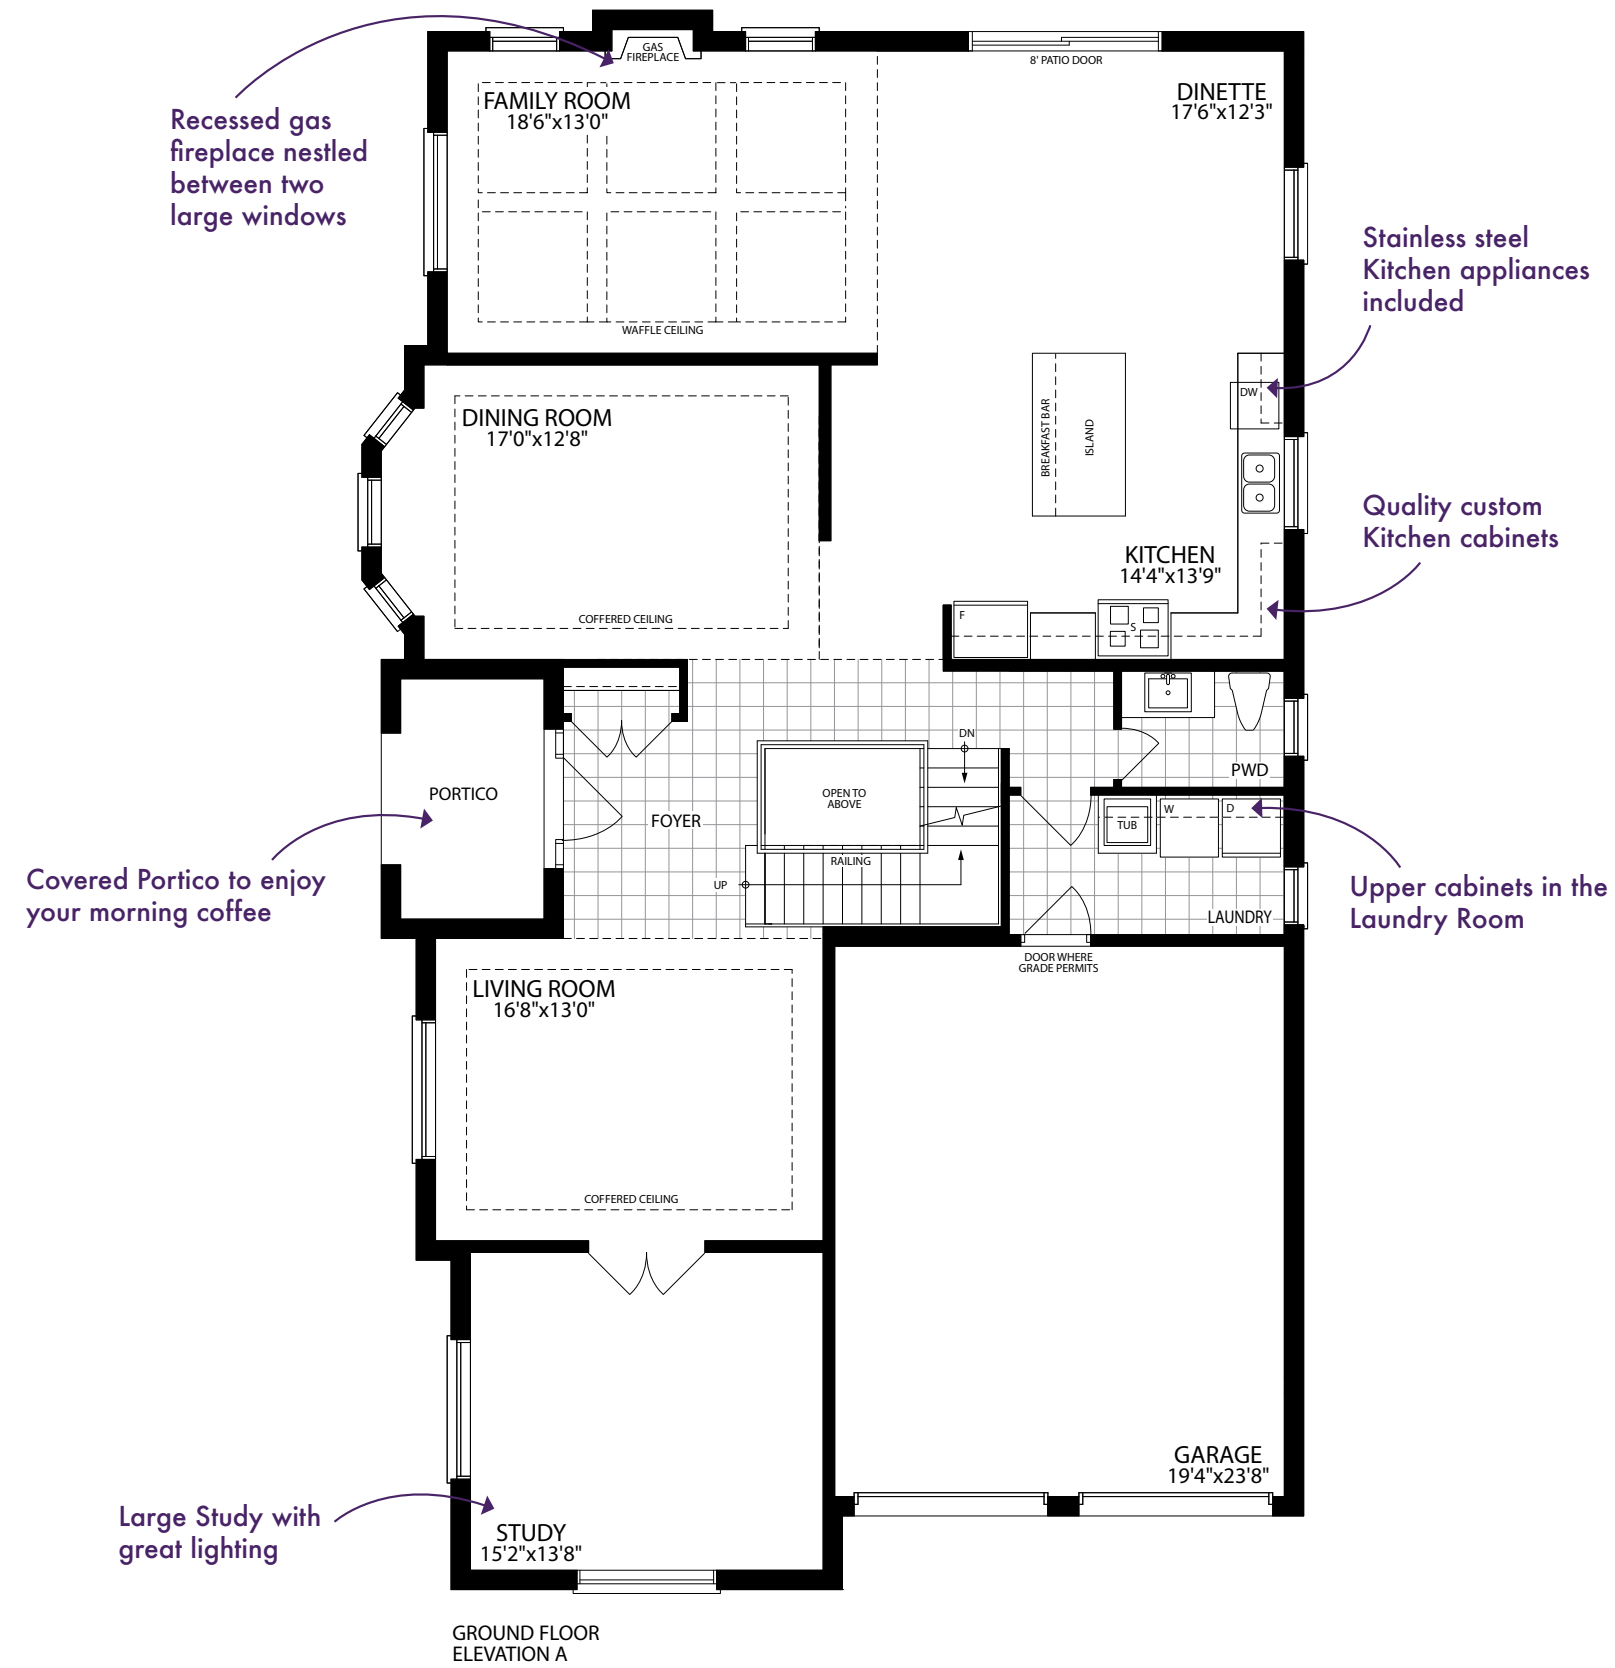

THE
EDINBURGH

ELEVATION A

4355·SQ·FT

with 151 sq.ft. of finished area in basement

Generous Primary Bedroom with separate walk-in closets

Lavish Ensuite with freestanding tub, glass shower and double vanities

Convenient Shared Ensuite