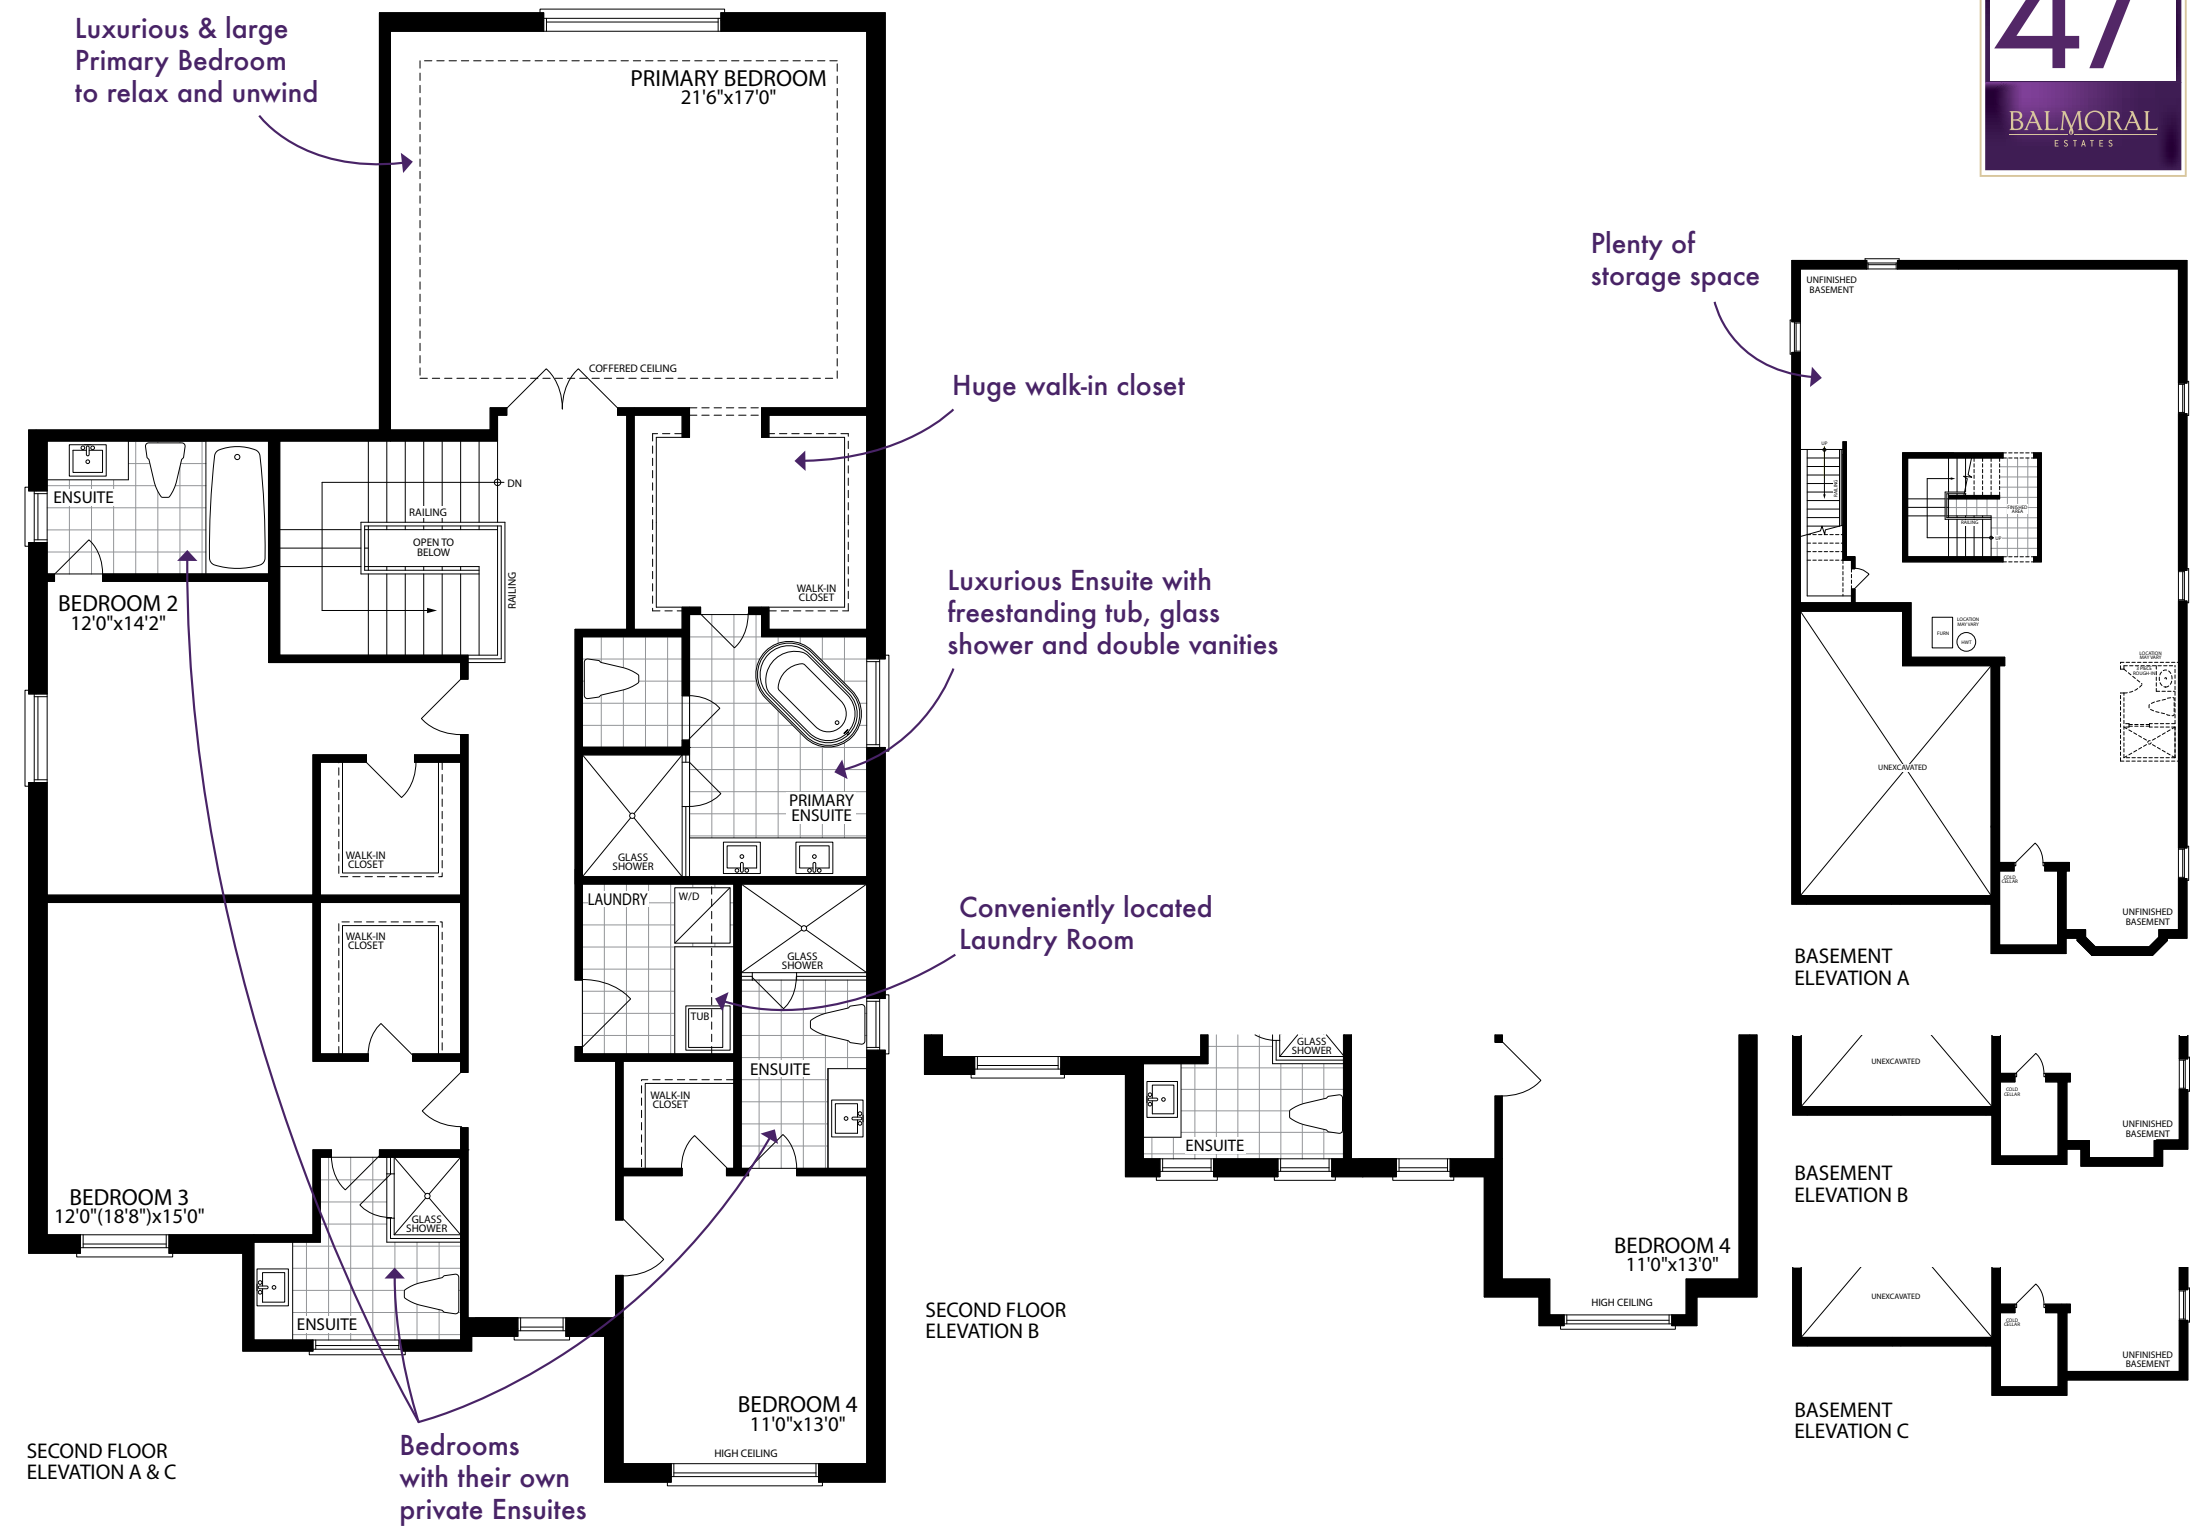

# THE HIGHLANDS

ELEVATION A

4056 · SQ · FT  
with 47 sq.ft. of finished area in basement

ELEVATION B

4078 · SQ · FT  
with 47 sq.ft. of finished area in basement

47'  
BALMORAL  
ESTATES

Lorner  
HOMES  
Artist's Concept

THE HIGHLANDS

ELEVATION C  
4043 SQ·FT  
with 47 sq.ft. of finished area in basement

ELEVATION B  
4078 SQ·FT  
with 47 sq.ft. of finished area in basement

ELEVATION A  
4056 SQ·FT  
with 47 sq.ft. of finished area in basement

Plans and specifications are subject to change without notice. E. & O. E. Actual usable floor space may vary from the stated floor area. All renderings are artist's concept.