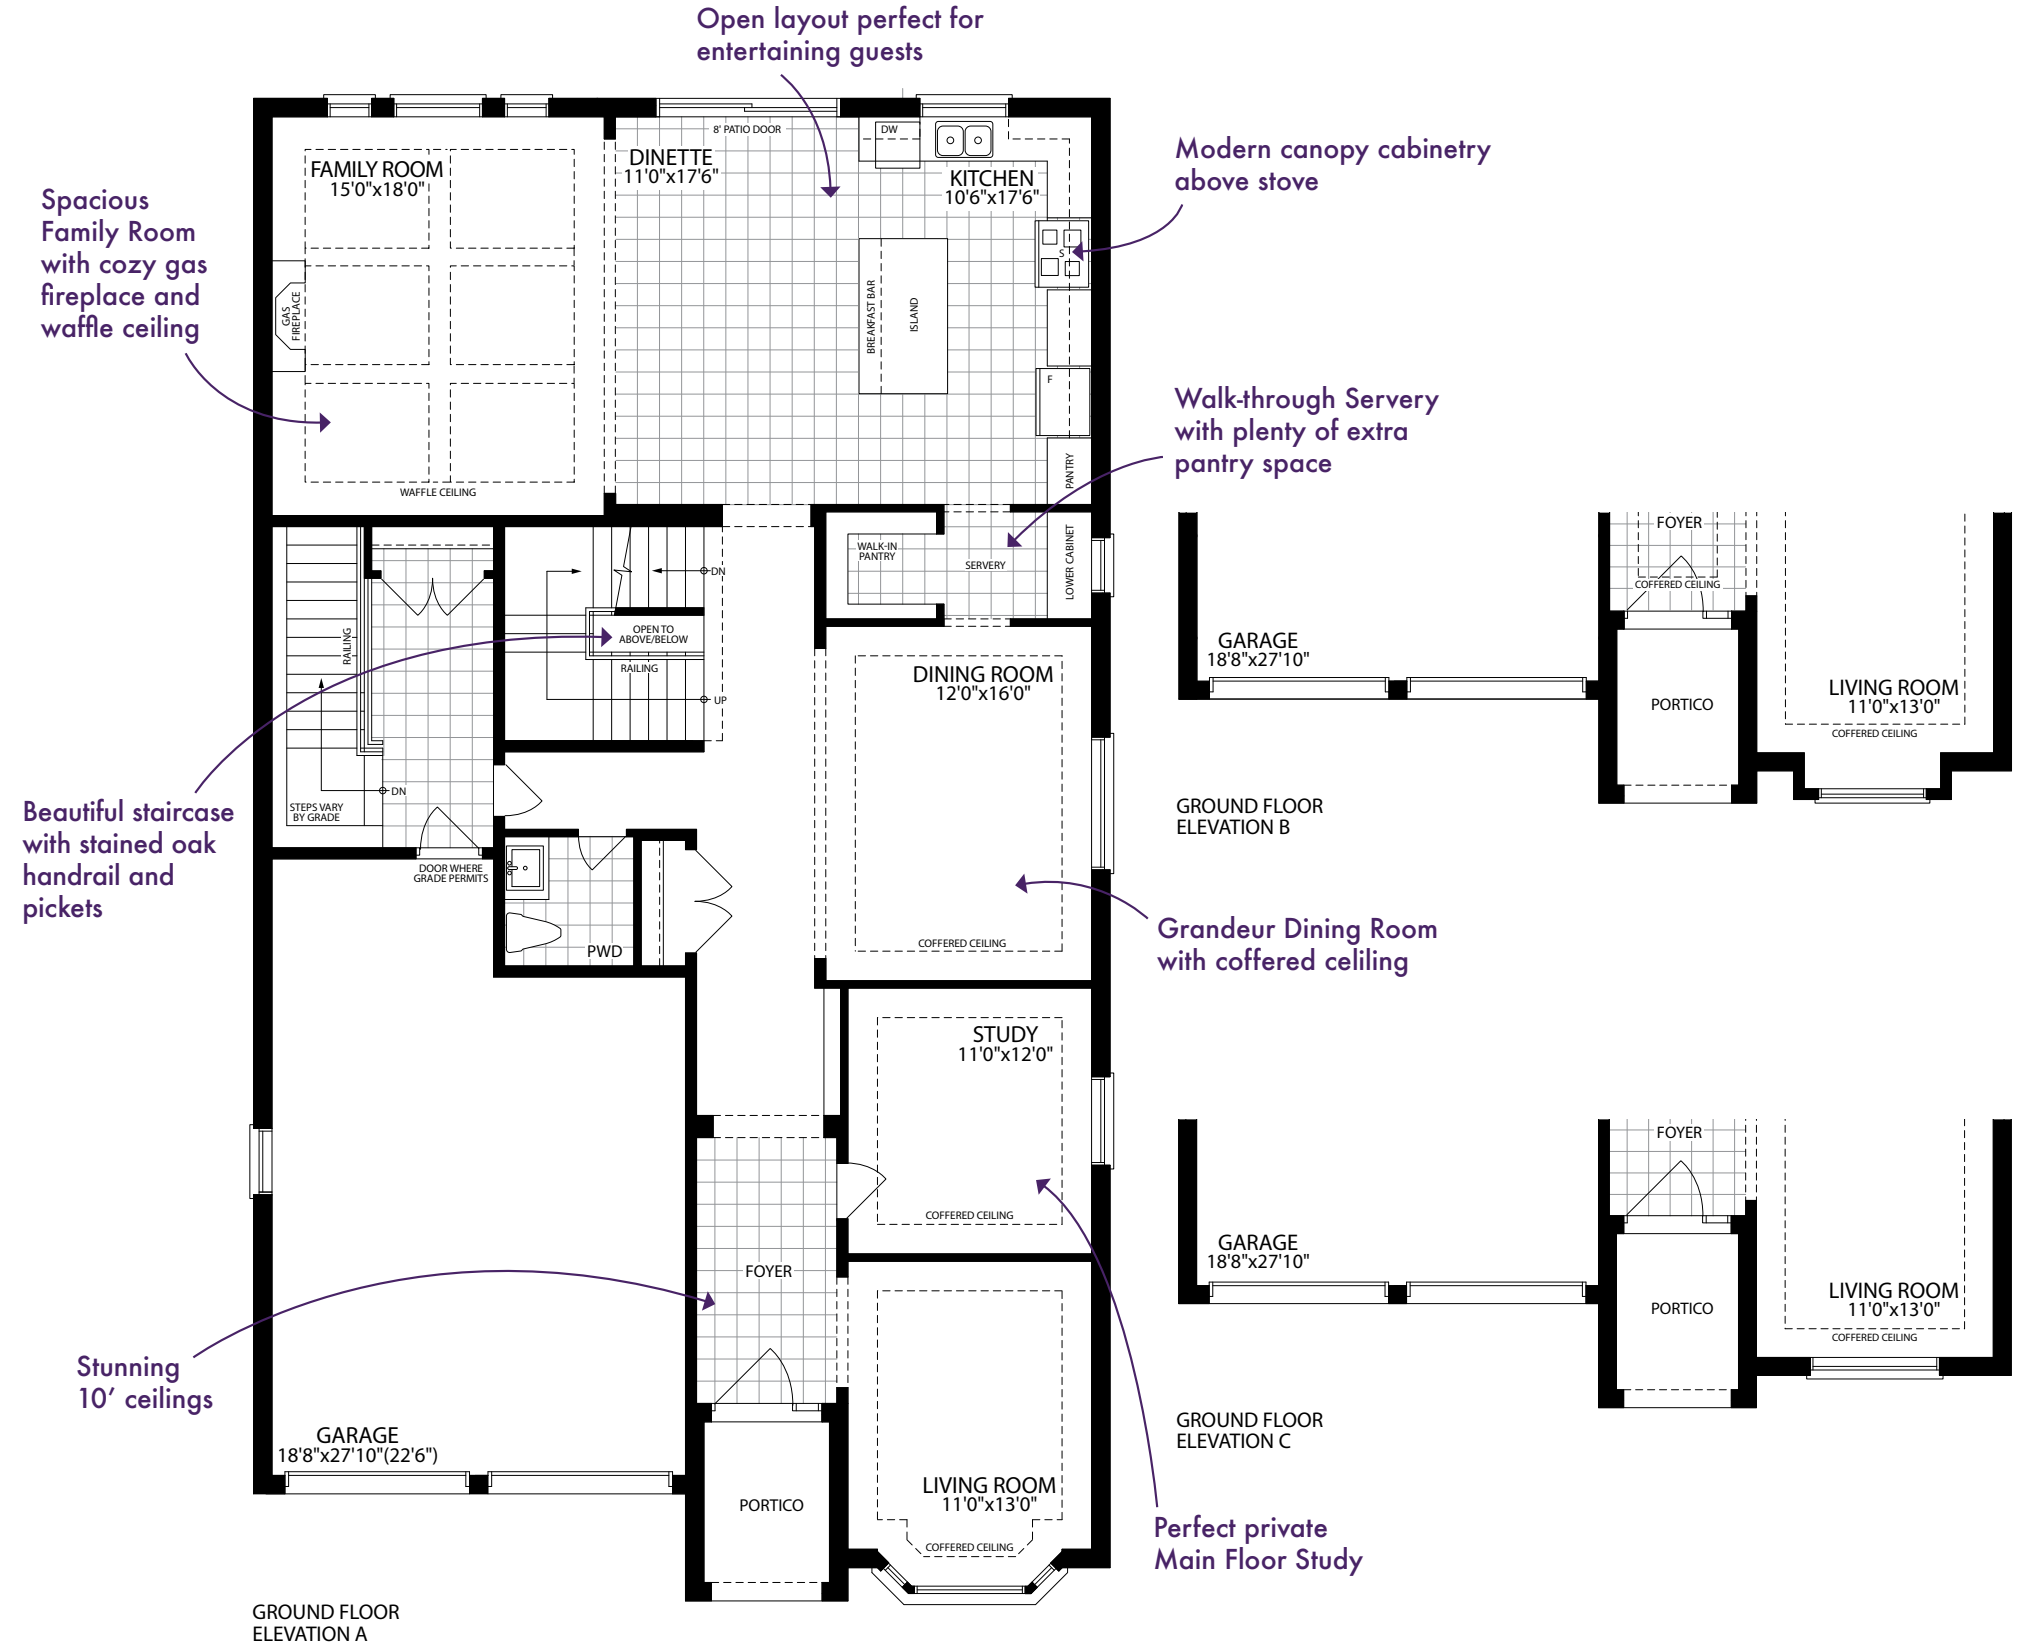

# THE HIGHLANDS

ELEVATION A

4056 · SQ · FT  
with 47 sq.ft. of finished area in basement

ELEVATION B

4078 · SQ · FT  
with 47 sq.ft. of finished area in basement

47'  
BALMORAL  
ESTATES

Lorner  
HOMES  
Artist's Concept

THE HIGHLANDS

ELEVATION C  
4043 SQ·FT  
with 47 sq.ft. of finished area in basement

ELEVATION B  
4078 SQ·FT  
with 47 sq.ft. of finished area in basement

ELEVATION A  
4056 SQ·FT  
with 47 sq.ft. of finished area in basement

Plans and specifications are subject to change without notice. E. & O. E. Actual usable floor space may vary from the stated floor area. All renderings are artist's concept.